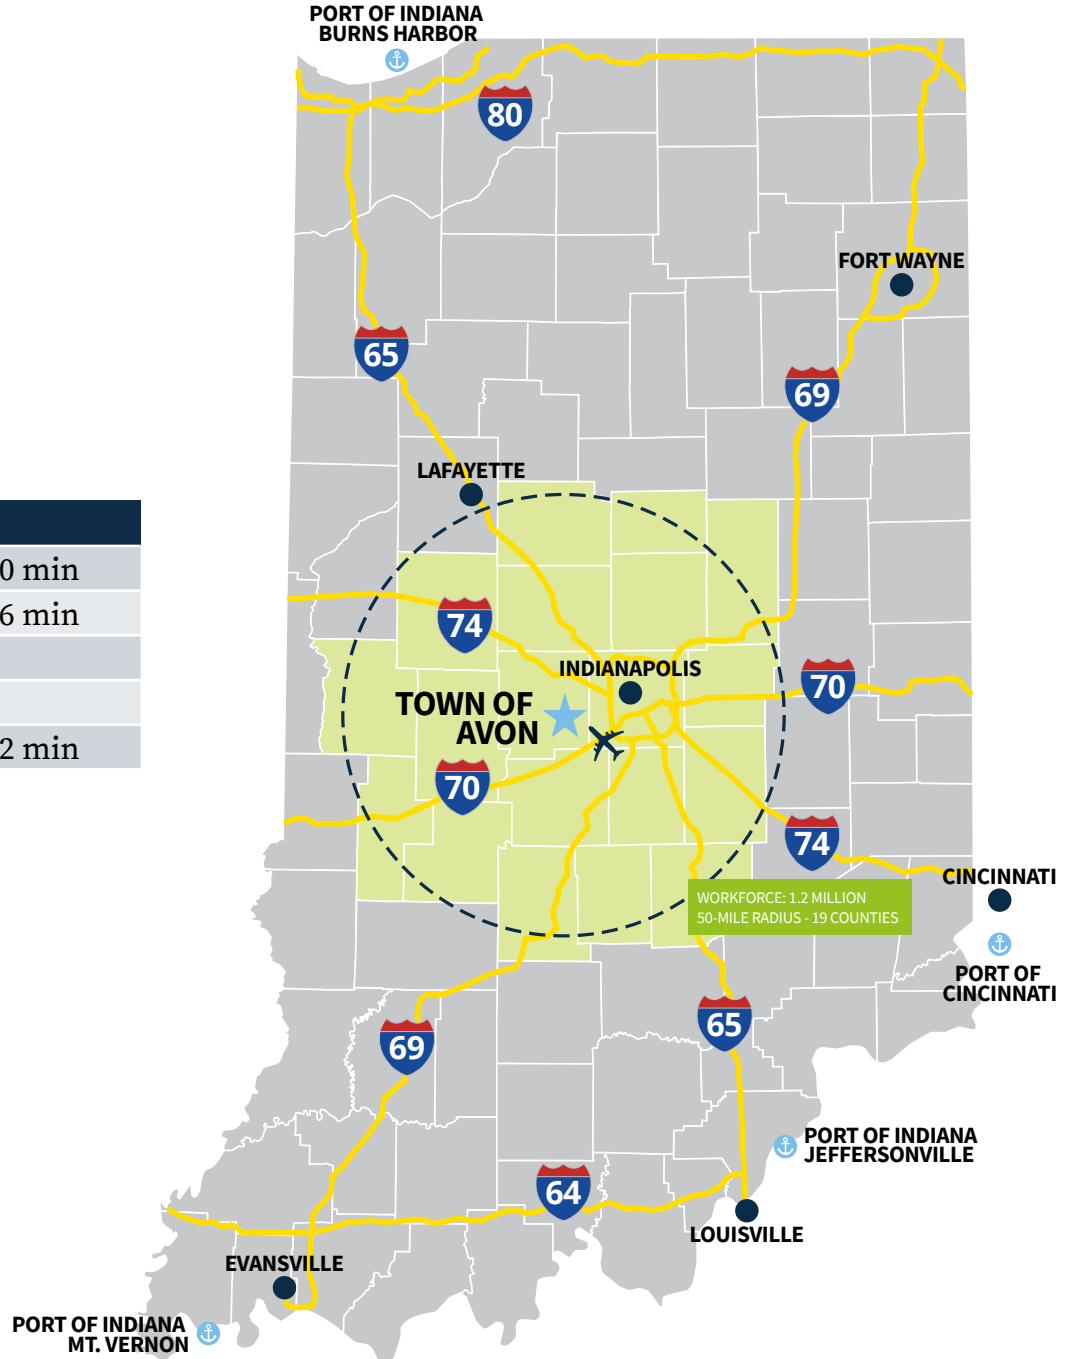

Distance and Drive Time by Truck		
Atlanta, GA	533 mi / 857 km	7 hrs 54 min
Chicago, IL	168 mi / 270 km	2 hrs 32 min
Cincinnati, OH	108 mi / 173 km	1 hr 39 min
Dallas, TX	869 mi / 1,398 km	12 hrs 51 min
Detroit, MI	276 mi / 444 km	4 hrs 13 min
Louisville, KY	124 mi / 199 km	2 hrs
Nashville, TN	291 mi / 468 km	4 hrs 19 min
New York, NY	709 mi / 1,141 km	10 hrs 55 min
St. Louis, MO	235 mi / 378 km	3 hrs 40 min

Distance and Drive Time by Truck

Cincinnati, OH	108 mi / 173 km	1 hrs 30 min
Evansville, IN	157 mi / 252 km	2 hrs 36 min
Lafayette, IN	56 mi / 90 km	1 hr
Louisville, KY	124 mi / 199 km	2 hrs
Ft. Wayne, IN	137 mi / 220 km	2 hrs 12 min

Welcome to Avon, Indiana

317-272-0948

ChooseAvonIndiana.com

RONALD REAGAN PARKWAY

36

74

TO INDIANAPOLIS →

CSX RR

CSX AVON YARD

465

TOWN OF AVON INDIANA

RONALD REAGAN PARKWAY

INDIANAPOLIS INTERNATIONAL AIRPORT

70